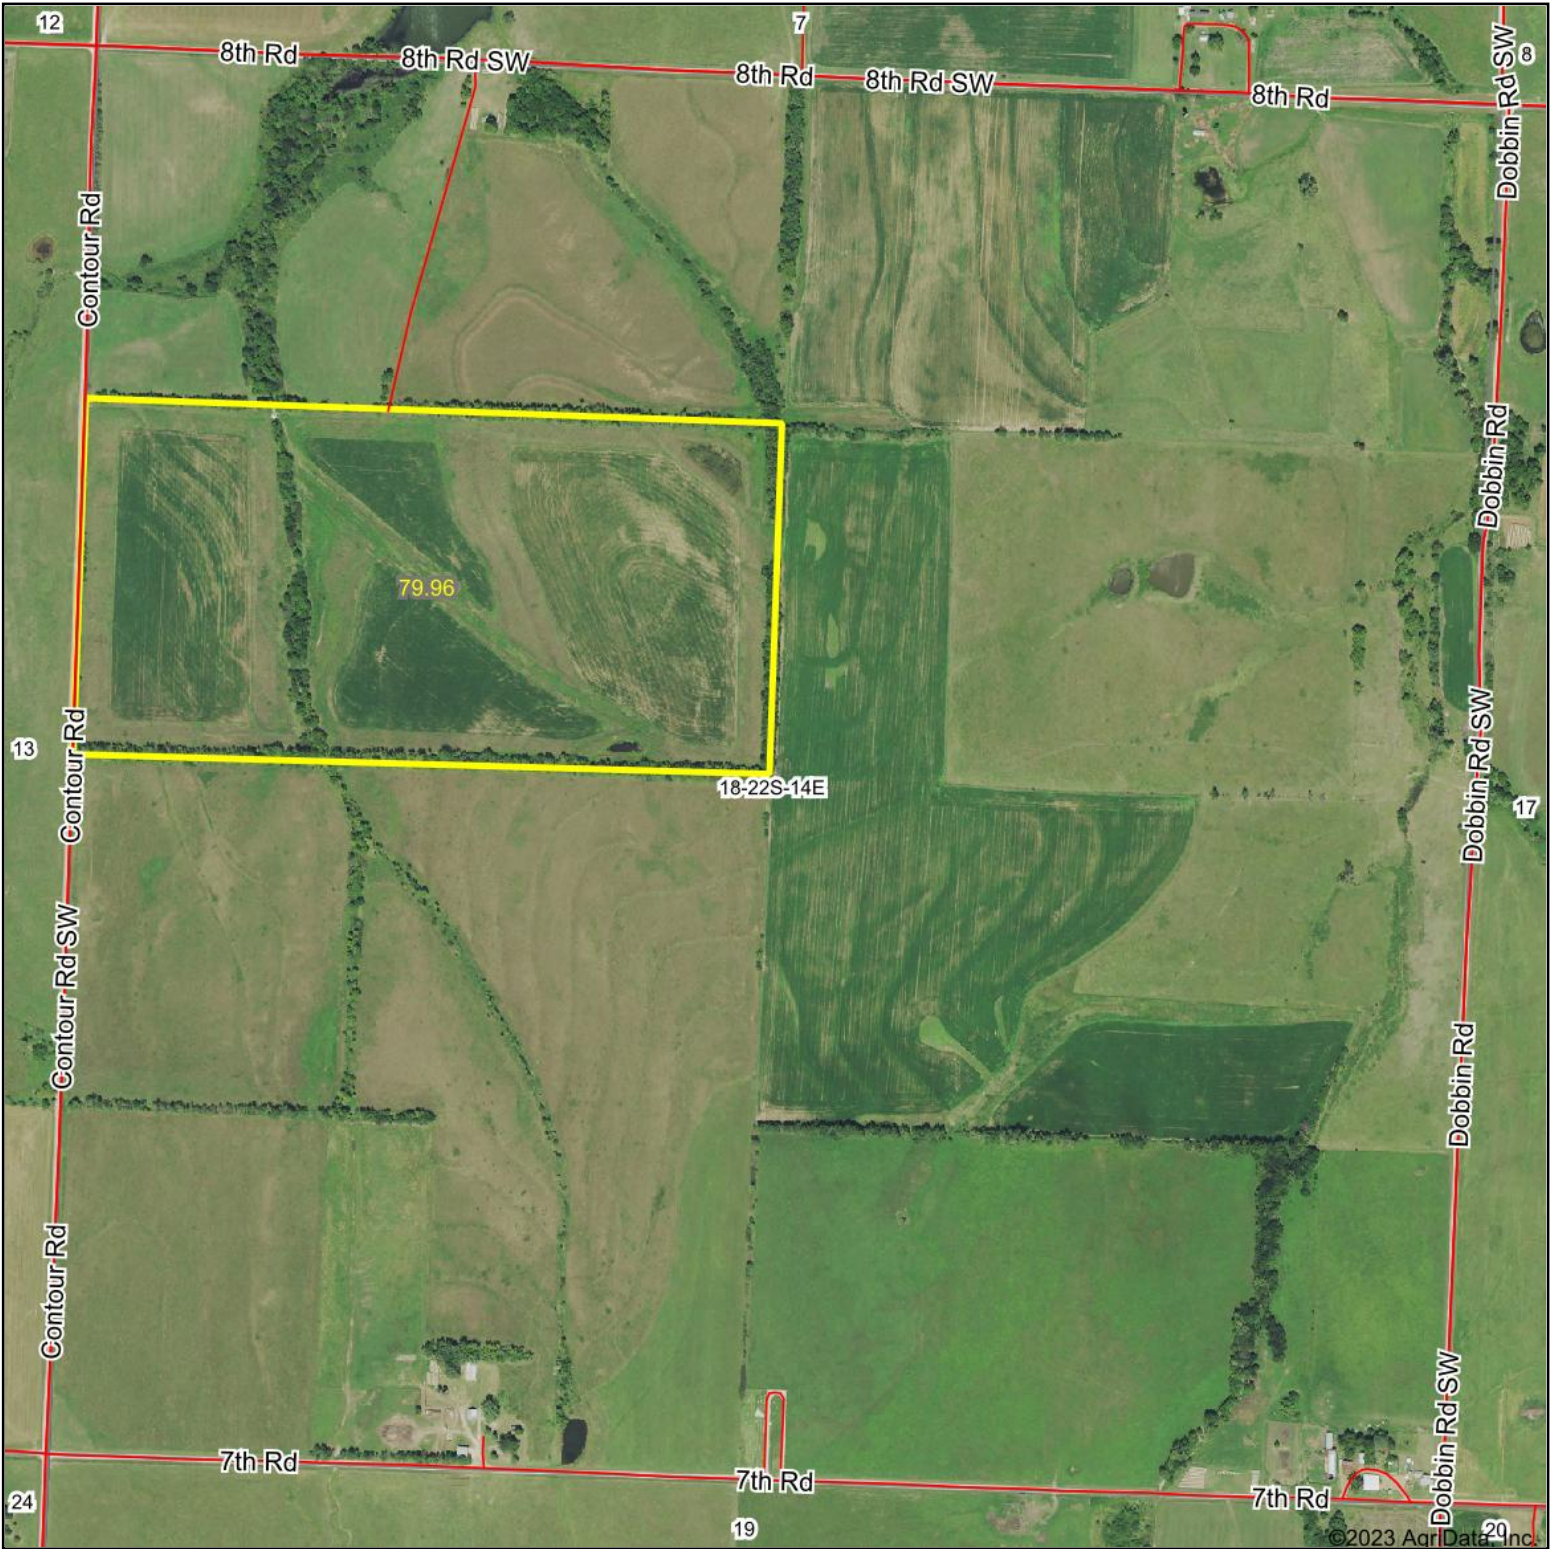

# Aerial Map

Boundary Center: 38.136079, -95.917577

**18-22S-14E**  
**Coffey County**  
**Kansas**